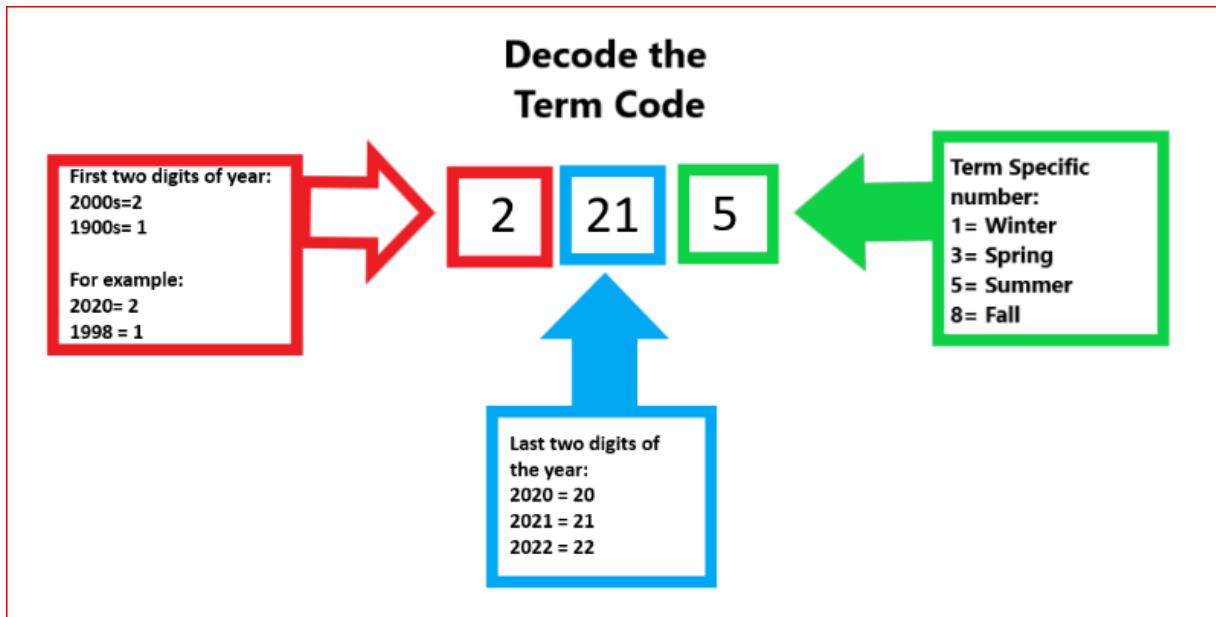

HOW TO READ TERM CODES

TERM codes are 4-digit numbers that represent the Century/Year/Semester that it represents. For example, 2228 represents the Century 2000/Year 2022/Fall Semester. See below for more details.

This is the standard across any term within UDSIS that is represented by a 4-digit number (for example expected graduate term).

<u>Term Code</u>	<u>Term Description</u>		<u>Term Code</u>	<u>Term Description</u>		<u>Term Code</u>	<u>Term Description</u>
2221	2022 Winter		2251	2025 Winter		2281	2028 Winter
2223	2022 Spring		2253	2025 Spring		2283	2028 Spring
2225	2022 Summer		2255	2025 Summer		2285	2028 Summer
2228	2022 Fall		2258	2025 Fall		2288	2028 Fall
2231	2023 Winter		2261	2026 Winter		2291	2029 Winter
2233	2023 Spring		2263	2026 Spring		2293	2029 Spring
2235	2023 Summer		2265	2026 Summer		2295	2029 Summer
2238	2023 Fall		2268	2026 Fall		2298	2029 Fall
2241	2024 Winter		2271	2027 Winter		2301	2030 Winter
2243	2024 Spring		2273	2027 Spring		2303	2030 Spring
2245	2024 Summer		2275	2027 Summer		2305	2030 Summer
2248	2024 Fall		2278	2027 Fall		2308	2030 Fall